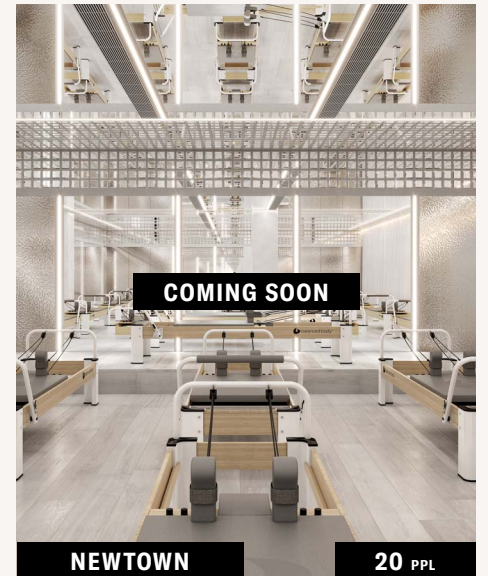

REFORMER STUDIOS