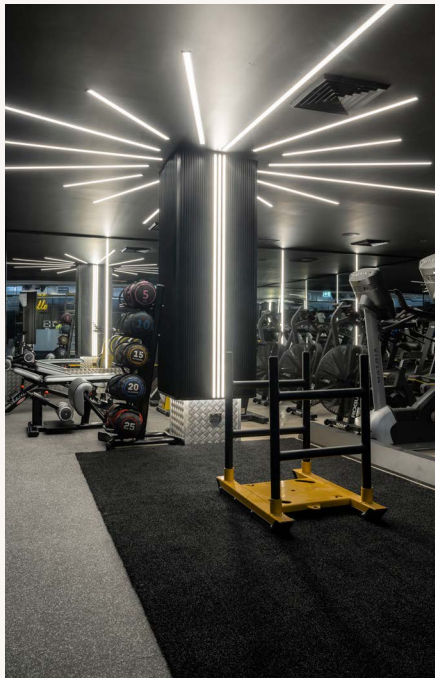

And that’s just level 1! Details about our top floor are still to come.

MARRICKVILLE VIBE:ENERGY

📍 Level 1, 258-272 Illawarra Rd, Marrickville

The high-intensity gym that fills the upstairs level of One Playground Marrickville features a huge range of state-of-the-art equipment, experiences that allow you to mix up your training, and expert coaches. There are 40+ cardio pieces, 19 pin-loaded weight machines, 3 Skillrows, 3 Skillmills and 2 SkiErgs. Plus 70sqm of dedicated rig space, 8 squat racks with platforms and speciality bars, and Strongman equipment. We also have a functional playground with monkey bars. And alongside the gym floor, you'll find our high-intensity group-training studios; SpinCity is our indoor cycling studio with TechnoGym equipment and pixel lighting that is powered by the riders. While The Battleground studio hosts all our HIIT and strength classes.

AWARDS OF EXCELLENCE

BOUTIQUE
OF THE YEAR

MARRICKVILLE WELLNESS

📍 GF, 258-272 Illawarra Rd, Marrickville

During COVID-19 lockdowns, One Playground recognised the increased importance of services that enhance not only physical health, but also mental wellness. So we designed our very first Wellness Playground, a super boutique that members can escape to daily for a range of experiences to enhance their wellbeing, whether they're craving me time or a social connection. The space features a naturally-lit reformer studio, unique yoga and mat pilates studio, neon-lit barre and dance studio, infrared saunas, wellness lounges for before and after classes, luxe bathrooms, cute creche and more. It's all part of One Playground Marrickville, with Wellness Playground located on the ground floor below the high-intensity gym. All accessible for one low membership rate.