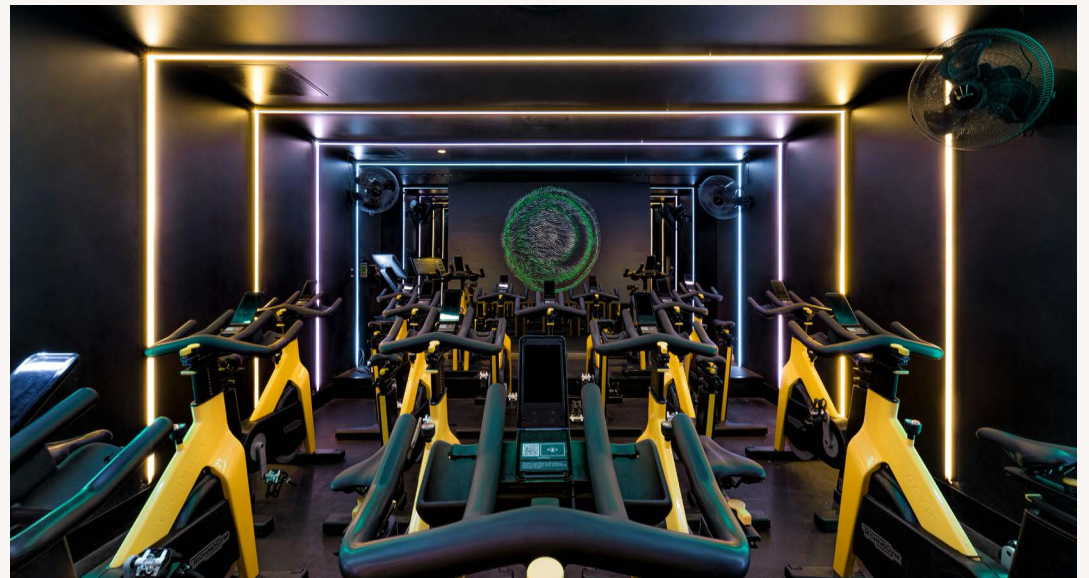

SPINCITY STUDIO | MARRICKVILLE