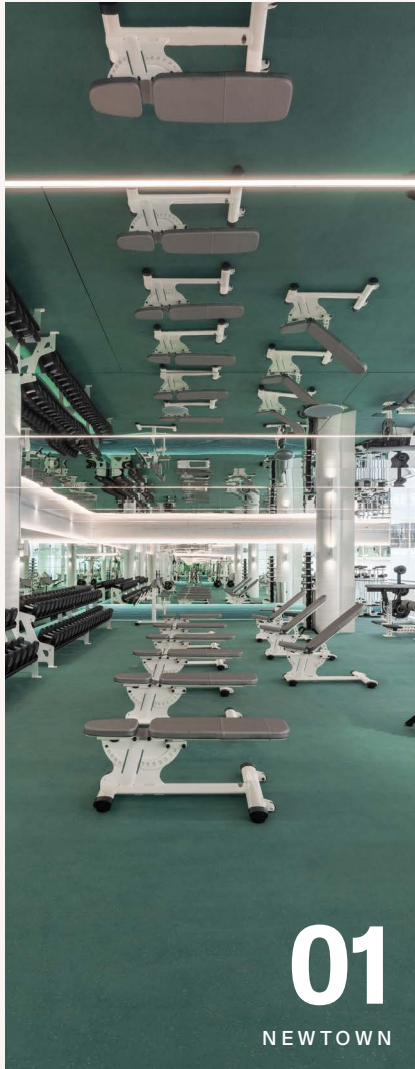

OUR UNIQUE SPACES

Our goal is to build the best gyms, not the most gyms.
No two Playgrounds will ever look the same.