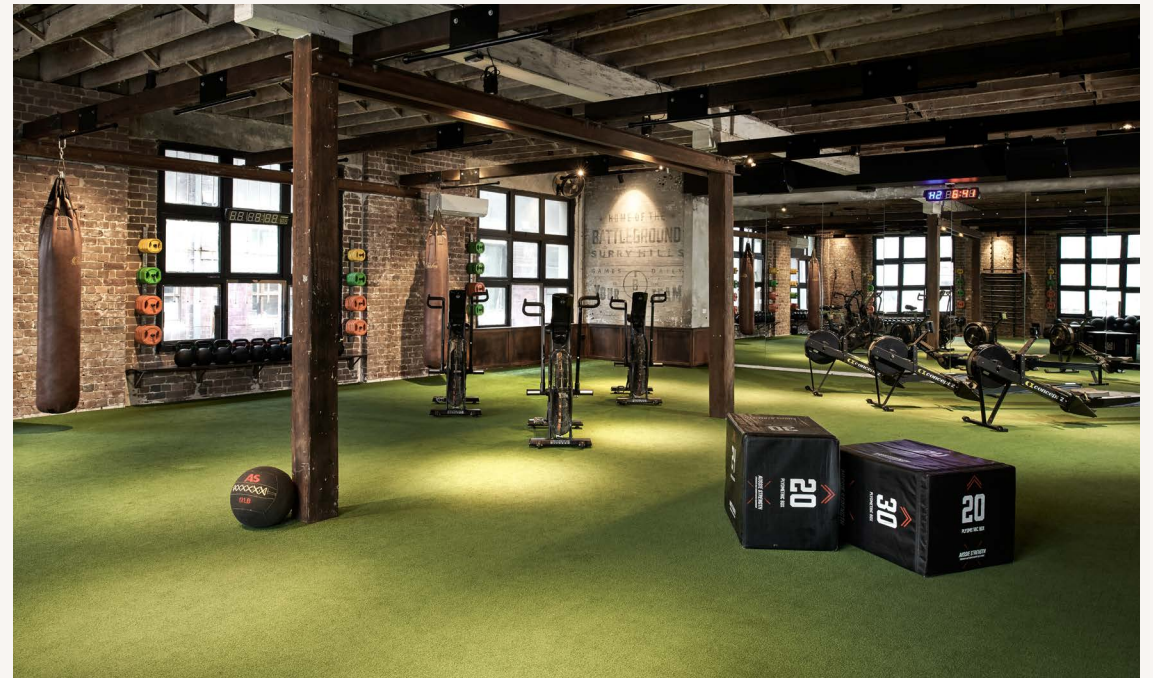

Antique mirrored ceilings above the mezzanine and grand columns pay homage to the building’s heritage while bringing a sense of sleek space. While in-ground LEDs illuminate the 40m running track.

A DJ booth sits at the junction of the custom-designed double staircase to the mezzanine. The music connects to a ceiling grid of lighting, so the whole space can literally move with the beat.

AWARDS OF EXCELLENCE

BOUTIQUE
OF THE YEAR

MARRICKVILLE WELLNESS

📍 GF, 258-272 Illawarra Rd, Marrickville

During COVID-19 lockdowns, One Playground recognised the increased importance of services that enhance not only physical health, but also mental wellness. So we designed our very first Wellness Playground, a super boutique that members can escape to daily for a range of experiences to enhance their wellbeing, whether they're craving me time or a social connection. The space features a naturally-lit reformer studio, unique yoga and mat pilates studio, neon-lit barre and dance studio, infrared saunas, wellness lounges for before and after classes, luxe bathrooms, cute creche and more. It's all part of One Playground Marrickville, with Wellness Playground located on the ground floor below the high-intensity gym. All accessible for one low membership rate.

SURRY HILLS 1920'S VIBES

📍 429 Elizabeth St, Surry Hills, NSW 2010

Our original gym, created in 2014, has been built in a heritage site across three levels. It's received two major renovations since then, our latest look oozing old-world charm to suit the character of the 120-year-old building. This 24-hour gym features a fun and functional playground, dedicated free weights zone, olympic lifting platforms, state-of-the-art cardio equipment, open training spaces, and a foyer that makes members want to deadlift then follow with a cocktail. It also features The Battleground studio for HIIT and strength group-training sessions; and our New York-loft-like MindBody studio for yoga, pilates, barre, dance classes and more.