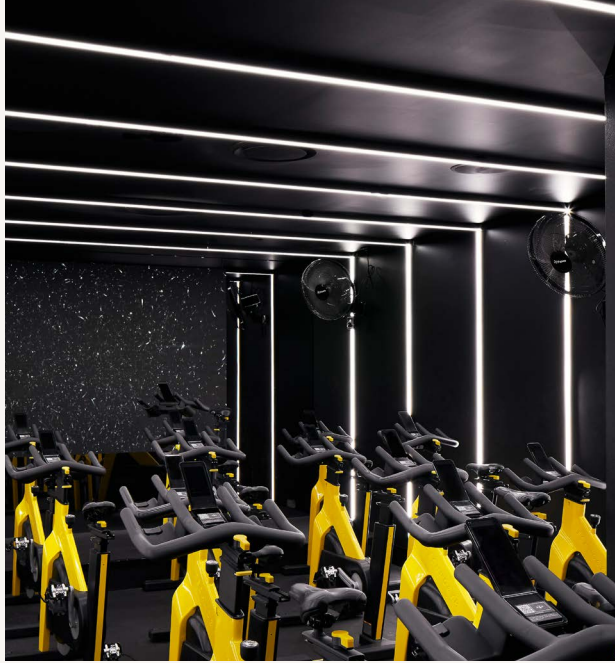

And that’s just level 1! Details about our top floor are still to come.

MARRICKVILLE VIBE:ENERGY

📍 Level 1, 258-272 Illawarra Rd, Marrickville

The high-intensity gym that fills the upstairs level of One Playground Marrickville features a huge range of state-of-the-art equipment, experiences that allow you to mix up your training, and expert coaches. There are 40+ cardio pieces, 19 pin-loaded weight machines, 3 Skillrows, 3 Skillmills and 2 SkiErgs. Plus 70sqm of dedicated rig space, 8 squat racks with platforms and speciality bars, and Strongman equipment. We also have a functional playground with monkey bars. And alongside the gym floor, you'll find our high-intensity group-training studios; SpinCity is our indoor cycling studio with TechnoGym equipment and pixel lighting that is powered by the riders. While The Battleground studio hosts all our HIIT and strength classes.

AWARDS OF EXCELLENCE

BOUTIQUE
OF THE YEAR

MARRICKVILLE WELLNESS

📍 GF, 258-272 Illawarra Rd, Marrickville

During COVID-19 lockdowns, One Playground recognised the increased importance of services that enhance not only physical health, but also mental wellness. So we designed our very first Wellness Playground, a super boutique that members can escape to daily for a range of experiences to enhance their wellbeing, whether they're craving me time or a social connection. The space features a naturally-lit reformer studio, unique yoga and mat pilates studio, neon-lit barre and dance studio, infrared saunas, wellness lounges for before and after classes, luxe bathrooms, cute creche and more. It's all part of One Playground Marrickville, with Wellness Playground located on the ground floor below the high-intensity gym. All accessible for one low membership rate.