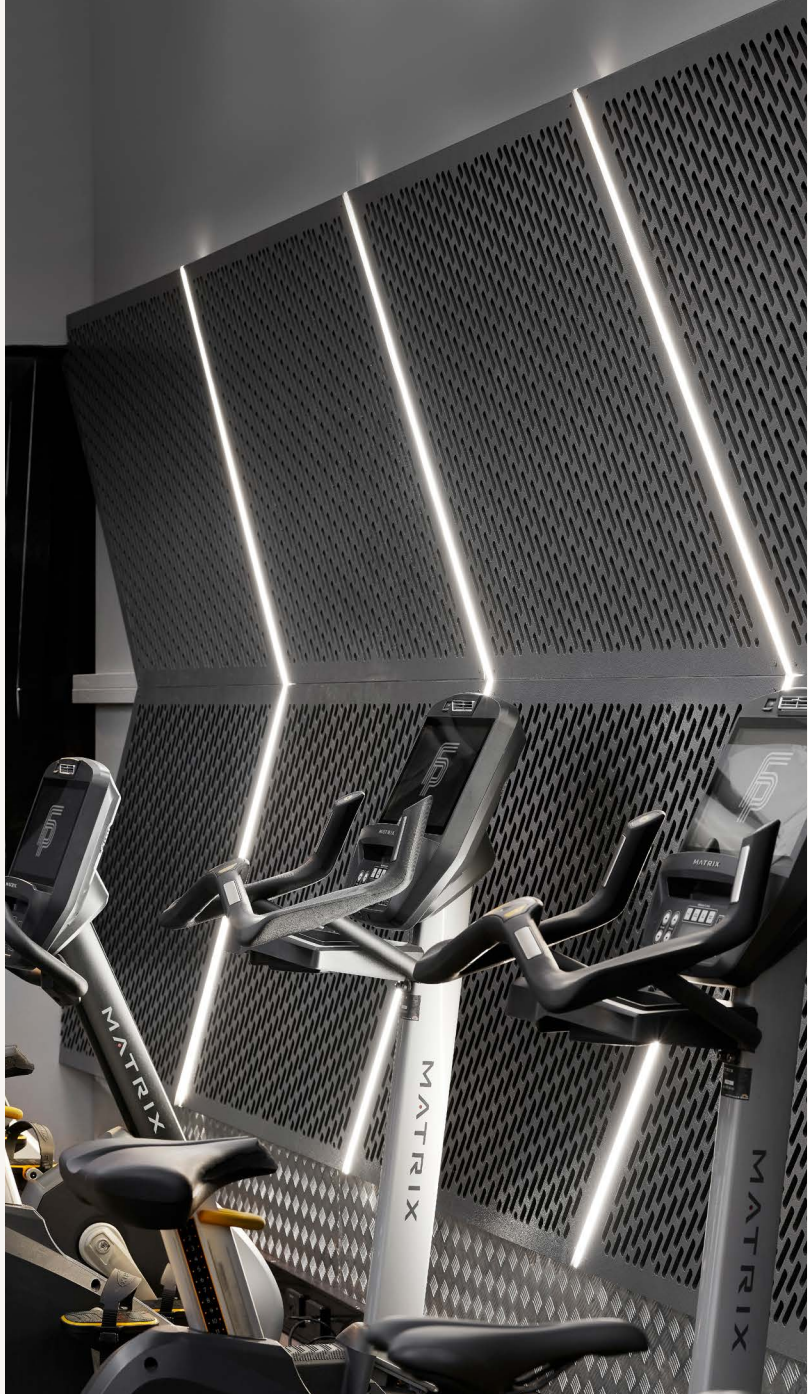

Antique mirrored ceilings above the mezzanine and grand columns pay homage to the building’s heritage while bringing a sense of sleek space. While in-ground LEDs illuminate the 40m running track.

A DJ booth sits at the junction of the custom-designed double staircase to the mezzanine. The music connects to a ceiling grid of lighting, so the whole space can literally move with the beat.

And that’s just level 1! Details about our top floor are still to come.

MARRICKVILLE VIBE:ENERGY

📍 Level 1, 258-272 Illawarra Rd, Marrickville

The high-intensity gym that fills the upstairs level of One Playground Marrickville features a huge range of state-of-the-art equipment, experiences that allow you to mix up your training, and expert coaches. There are 40+ cardio pieces, 19 pin-loaded weight machines, 3 Skillrows, 3 Skillmills and 2 SkiErgs. Plus 70sqm of dedicated rig space, 8 squat racks with platforms and speciality bars, and Strongman equipment. We also have a functional playground with monkey bars. And alongside the gym floor, you'll find our high-intensity group-training studios; SpinCity is our indoor cycling studio with TechnoGym equipment and pixel lighting that is powered by the riders. While The Battleground studio hosts all our HIIT and strength classes.