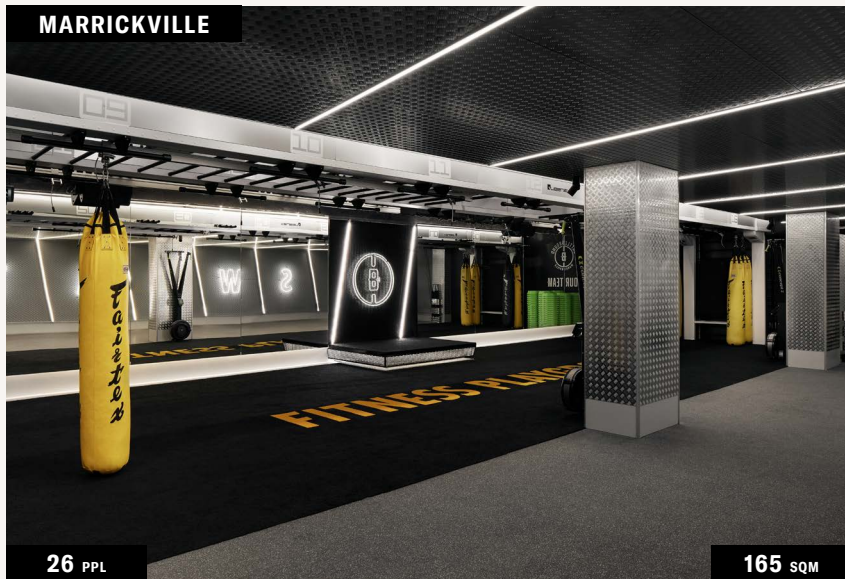

THE BATTLEGROUND STUDIOS