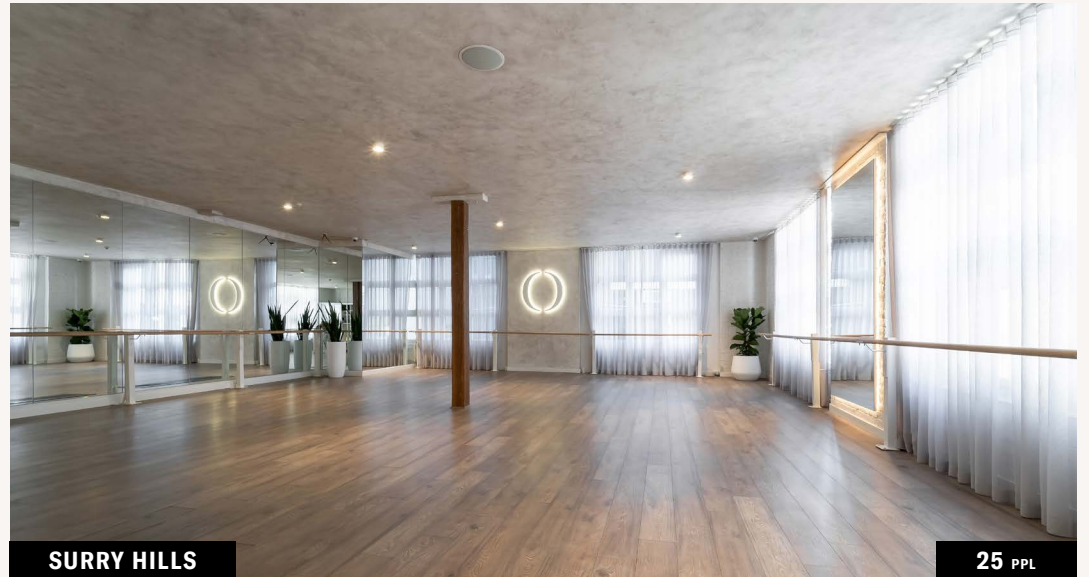

MINDBODY STUDIOS | BARRE, YOGA, DANCE & PILATES