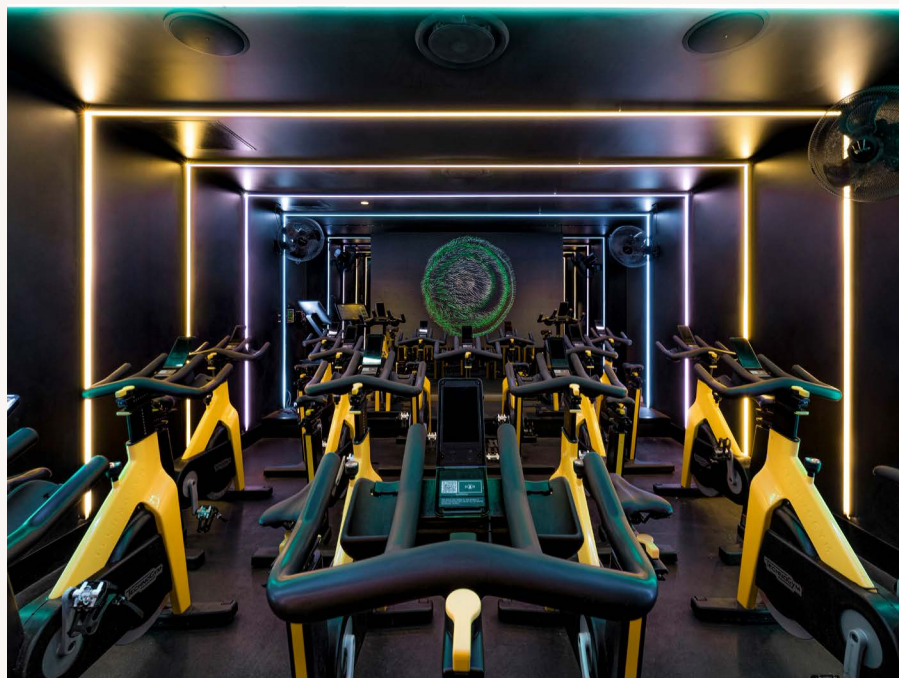

And that’s just level 1! Details about our top floor are still to come.

MARRICKVILLE VIBE:ENERGY

📍 Level 1, 258-272 Illawarra Rd, Marrickville

The high-intensity gym that fills the upstairs level of One Playground Marrickville features a huge range of state-of-the-art equipment, experiences that allow you to mix up your training, and expert coaches. There are 40+ cardio pieces, 19 pin-loaded weight machines, 3 Skillrows, 3 Skillmills and 2 SkiErgs. Plus 70sqm of dedicated rig space, 8 squat racks with platforms and speciality bars, and Strongman equipment. We also have a functional playground with monkey bars. And alongside the gym floor, you'll find our high-intensity group-training studios; SpinCity is our indoor cycling studio with TechnoGym equipment and pixel lighting that is powered by the riders. While The Battleground studio hosts all our HIIT and strength classes.

AWARDS OF EXCELLENCE

BOUTIQUE
OF THE YEAR

MARRICKVILLE WELLNESS

📍 GF, 258-272 Illawarra Rd, Marrickville

During COVID-19 lockdowns, One Playground recognised the increased importance of services that enhance not only physical health, but also mental wellness. So we designed our very first Wellness Playground, a super boutique that members can escape to daily for a range of experiences to enhance their wellbeing, whether they're craving me time or a social connection. The space features a naturally-lit reformer studio, unique yoga and mat pilates studio, neon-lit barre and dance studio, infrared saunas, wellness lounges for before and after classes, luxe bathrooms, cute creche and more. It's all part of One Playground Marrickville, with Wellness Playground located on the ground floor below the high-intensity gym. All accessible for one low membership rate.