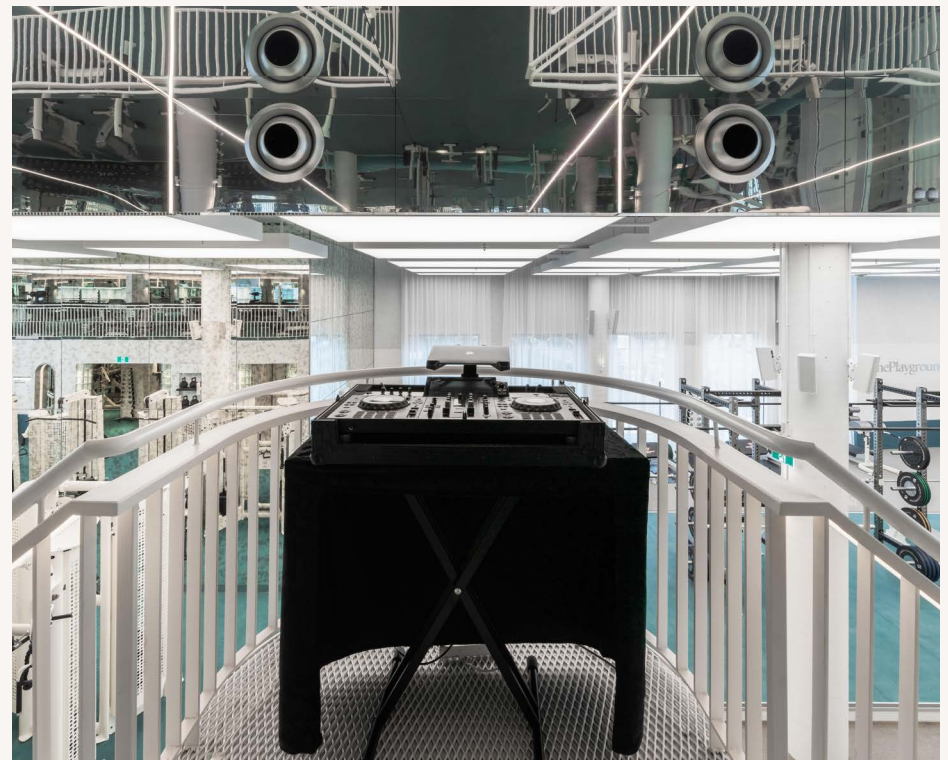

Antique mirrored ceilings above the mezzanine and grand columns pay homage to the building’s heritage while bringing a sense of sleek space. While in-ground LEDs illuminate the 40m running track.

A DJ booth sits at the junction of the custom-designed double staircase to the mezzanine. The music connects to a ceiling grid of lighting, so the whole space can literally move with the beat.

And that’s just level 1! Details about our top floor are still to come.

MARRICKVILLE VIBE:ENERGY

📍 Level 1, 258-272 Illawarra Rd, Marrickville

The high-intensity gym that fills the upstairs level of One Playground Marrickville features a huge range of state-of-the-art equipment, experiences that allow you to mix up your training, and expert coaches. There are 40+ cardio pieces, 19 pin-loaded weight machines, 3 Skillrows, 3 Skillmills and 2 SkiErgs. Plus 70sqm of dedicated rig space, 8 squat racks with platforms and speciality bars, and Strongman equipment. We also have a functional playground with monkey bars. And alongside the gym floor, you'll find our high-intensity group-training studios; SpinCity is our indoor cycling studio with TechnoGym equipment and pixel lighting that is powered by the riders. While The Battleground studio hosts all our HIIT and strength classes.