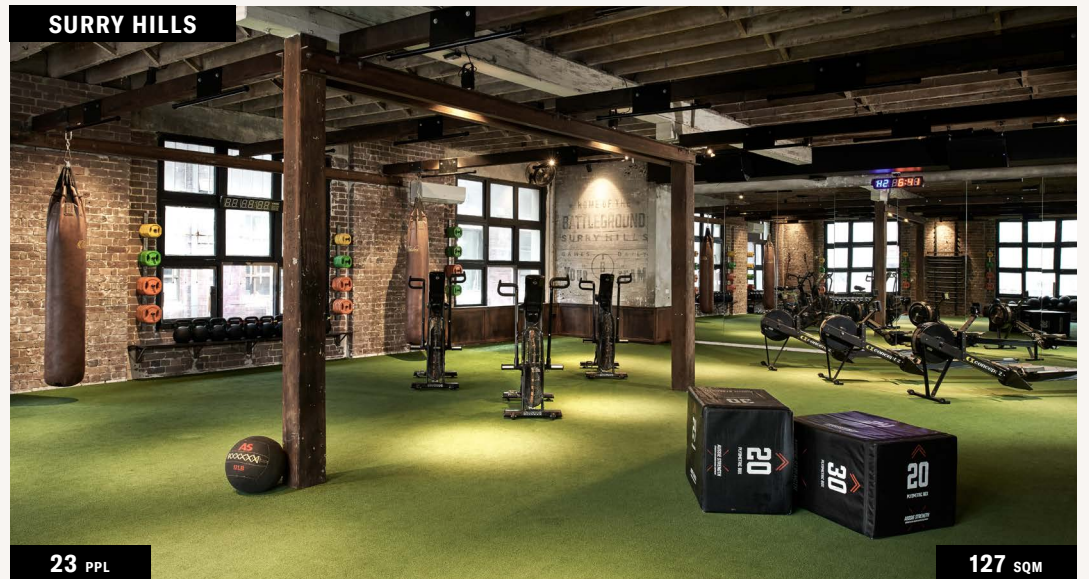

THE BATTLEGROUND STUDIOS