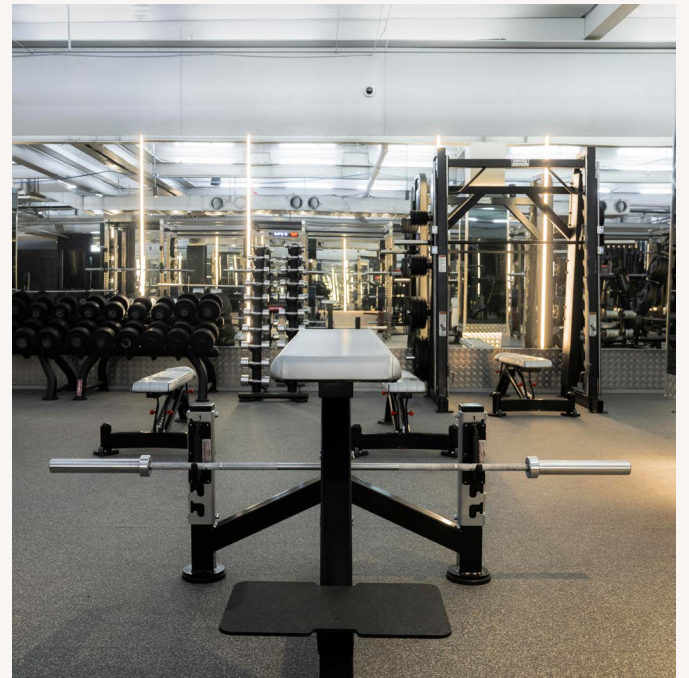

And that’s just level 1! Details about our top floor are still to come.

MARRICKVILLE VIBE:ENERGY

📍 Level 1, 258-272 Illawarra Rd, Marrickville

The high-intensity gym that fills the upstairs level of One Playground Marrickville features a huge range of state-of-the-art equipment, experiences that allow you to mix up your training, and expert coaches. There are 40+ cardio pieces, 19 pin-loaded weight machines, 3 Skillrows, 3 Skillmills and 2 SkiErgs. Plus 70sqm of dedicated rig space, 8 squat racks with platforms and speciality bars, and Strongman equipment. We also have a functional playground with monkey bars. And alongside the gym floor, you'll find our high-intensity group-training studios; SpinCity is our indoor cycling studio with TechnoGym equipment and pixel lighting that is powered by the riders. While The Battleground studio hosts all our HIIT and strength classes.

AWARDS OF EXCELLENCE

BOUTIQUE
OF THE YEAR

MARRICKVILLE WELLNESS

📍 GF, 258-272 Illawarra Rd, Marrickville

During COVID-19 lockdowns, One Playground recognised the increased importance of services that enhance not only physical health, but also mental wellness. So we designed our very first Wellness Playground, a super boutique that members can escape to daily for a range of experiences to enhance their wellbeing, whether they're craving me time or a social connection. The space features a naturally-lit reformer studio, unique yoga and mat pilates studio, neon-lit barre and dance studio, infrared saunas, wellness lounges for before and after classes, luxe bathrooms, cute creche and more. It's all part of One Playground Marrickville, with Wellness Playground located on the ground floor below the high-intensity gym. All accessible for one low membership rate.