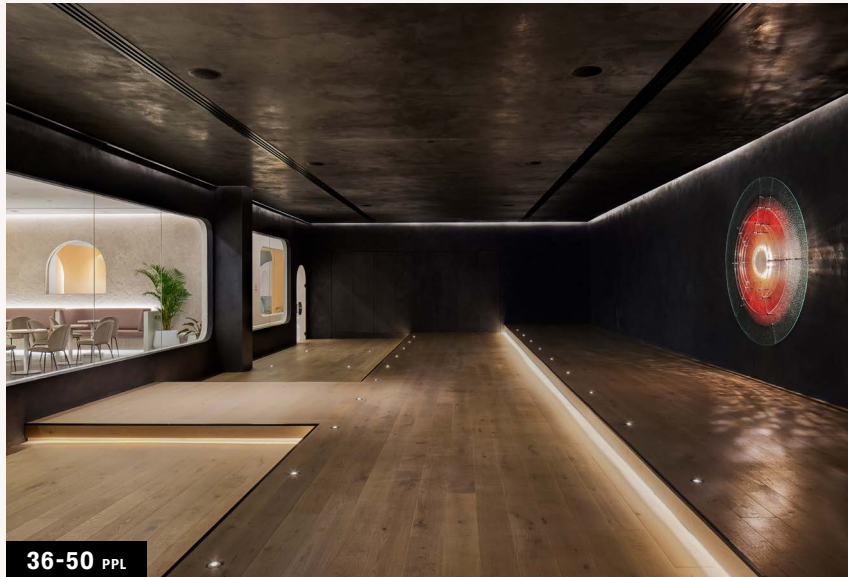

SPACE STUDIO | YOGA & MAT PILATES (WELLNESS PLAYGROUND, MARRICKVILLE)