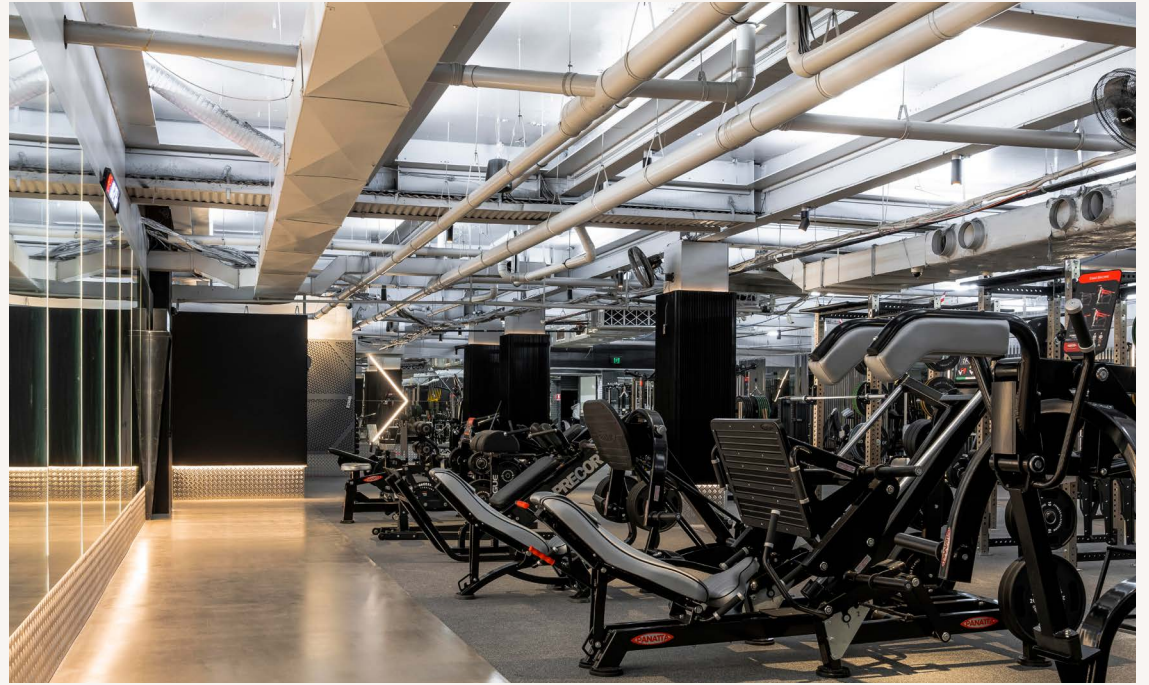

And that’s just level 1! Details about our top floor are still to come.

MARRICKVILLE VIBE:ENERGY

📍 Level 1, 258-272 Illawarra Rd, Marrickville

The high-intensity gym that fills the upstairs level of One Playground Marrickville features a huge range of state-of-the-art equipment, experiences that allow you to mix up your training, and expert coaches. There are 40+ cardio pieces, 19 pin-loaded weight machines, 3 Skillrows, 3 Skillmills and 2 SkiErgs. Plus 70sqm of dedicated rig space, 8 squat racks with platforms and speciality bars, and Strongman equipment. We also have a functional playground with monkey bars. And alongside the gym floor, you'll find our high-intensity group-training studios; SpinCity is our indoor cycling studio with TechnoGym equipment and pixel lighting that is powered by the riders. While The Battleground studio hosts all our HIIT and strength classes.

AWARDS OF EXCELLENCE

BOUTIQUE
OF THE YEAR

MARRICKVILLE WELLNESS

📍 GF, 258-272 Illawarra Rd, Marrickville

During COVID-19 lockdowns, One Playground recognised the increased importance of services that enhance not only physical health, but also mental wellness. So we designed our very first Wellness Playground, a super boutique that members can escape to daily for a range of experiences to enhance their wellbeing, whether they're craving me time or a social connection. The space features a naturally-lit reformer studio, unique yoga and mat pilates studio, neon-lit barre and dance studio, infrared saunas, wellness lounges for before and after classes, luxe bathrooms, cute creche and more. It's all part of One Playground Marrickville, with Wellness Playground located on the ground floor below the high-intensity gym. All accessible for one low membership rate.