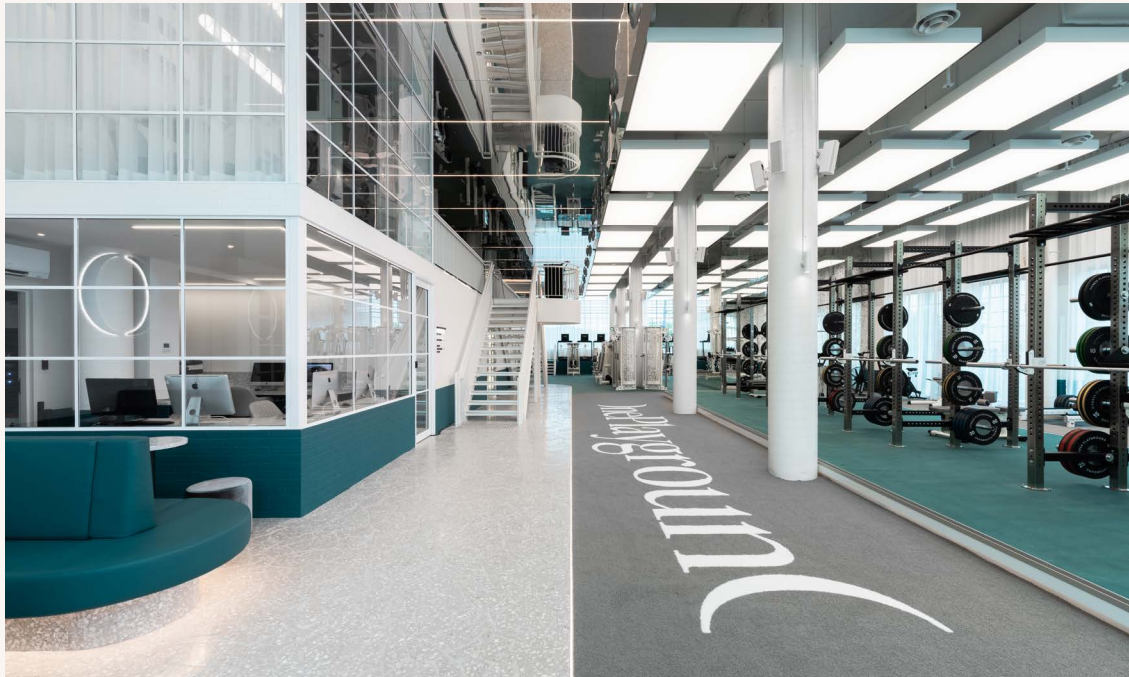

Antique mirrored ceilings above the mezzanine and grand columns pay homage to the building’s heritage while bringing a sense of sleek space. While in-ground LEDs illuminate the 40m running track.

A DJ booth sits at the junction of the custom-designed double staircase to the mezzanine. The music connects to a ceiling grid of lighting, so the whole space can literally move with the beat.

And that’s just level 1! Details about our top floor are still to come.

MARRICKVILLE VIBE:ENERGY

📍 Level 1, 258-272 Illawarra Rd, Marrickville

The high-intensity gym that fills the upstairs level of One Playground Marrickville features a huge range of state-of-the-art equipment, experiences that allow you to mix up your training, and expert coaches. There are 40+ cardio pieces, 19 pin-loaded weight machines, 3 Skillrows, 3 Skillmills and 2 SkiErgs. Plus 70sqm of dedicated rig space, 8 squat racks with platforms and speciality bars, and Strongman equipment. We also have a functional playground with monkey bars. And alongside the gym floor, you'll find our high-intensity group-training studios; SpinCity is our indoor cycling studio with TechnoGym equipment and pixel lighting that is powered by the riders. While The Battleground studio hosts all our HIIT and strength classes.